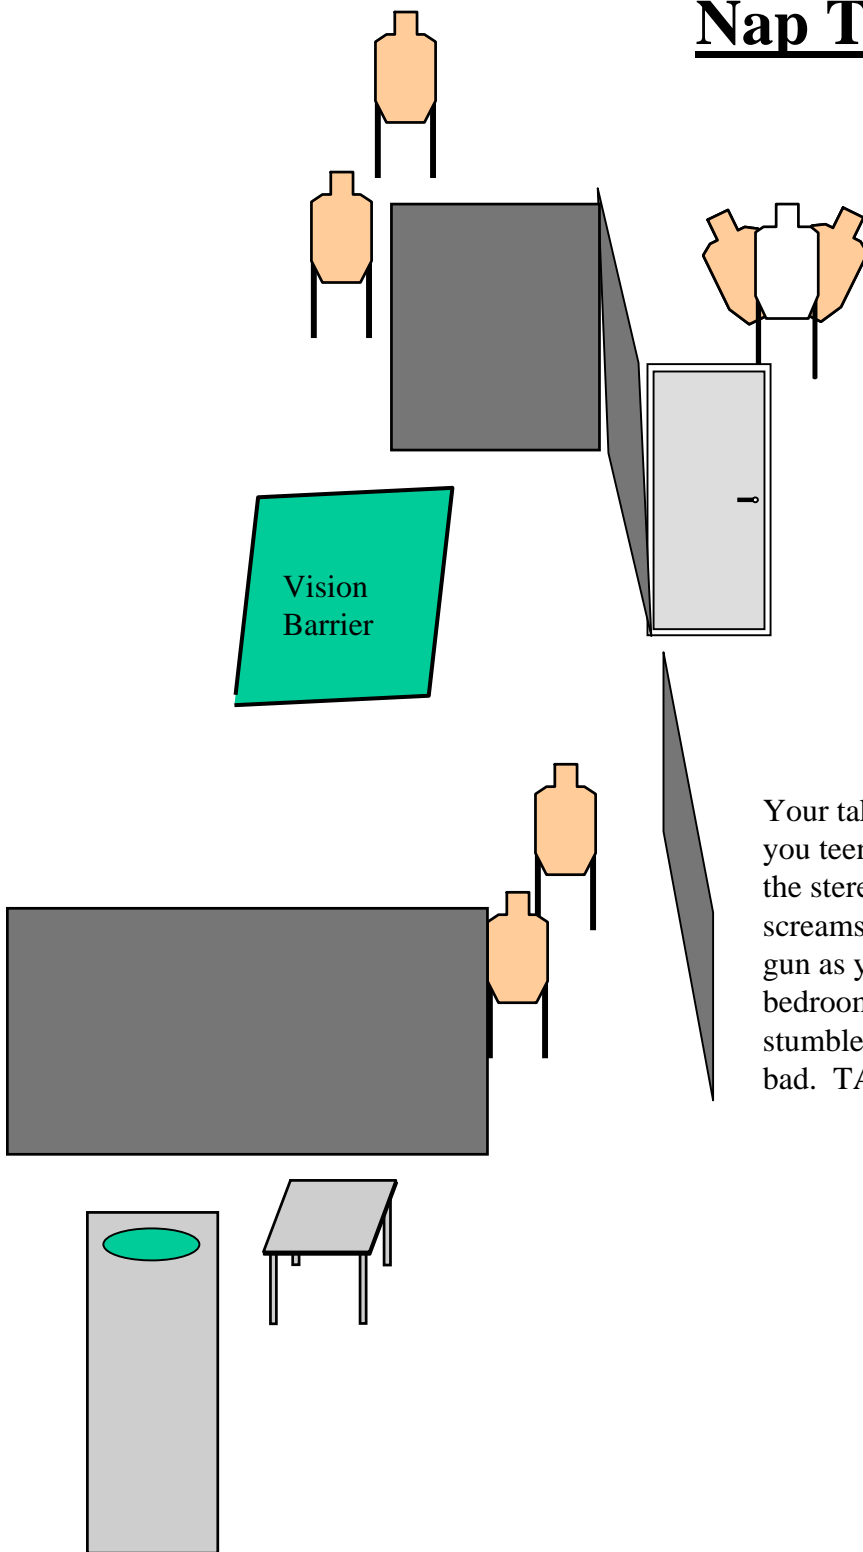

Nap Time

Gun is loaded with 6 rounds.
Extra mags are loaded to
maximum allowed capacity.
Gun is placed in drawer
with muzzle pointing
downrange
along with extra mags. Mags
must be stowed in pockets
as no concealment is
required.

You are taking an afternoon nap in your bed while your teenage daughter is in her room listening to the stereo. You are suddenly awakened by her screams. You get out of bed and retrieve your gun as you hear noises outside your open bedroom door. You decide to investigate and stumble onto a daylight home invasion gone bad. TAKE ACTION NOW!

Shooter starts laying on bed head pointed downrange, arms at his side and eyes closed. At buzzer shooter retrieves his gun and utilizing cover engages each target with 3 rounds minimum as the shooter sees them. Standard IDPA rules apply for use of cover and reloads. Vision barrier is placed so shooter may not see targets at third spot from bedroom. Care must be taken when opening drawer of nightstand. If muzzle of gun breaks 180 rule, shooter will be DQ'd. Care must also be taken when opening door, if muzzle of firearm sweeps the shooters body, shooter will be DQ'd.